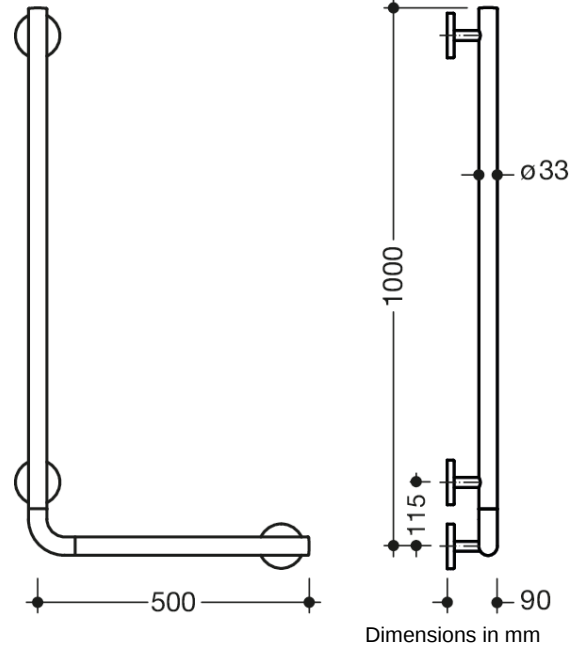

Similar picture

Dimensions in mm

Properties

L-shaped support rail System 800 K

- vertically and horizontally arranged rails connected at right-angles
- for holding on to and providing support
- L-shaped support rail made of high-quality polyamide according to HEWI colour chart
- supports and roses made of high-quality polyamide in HEWI colour 98 (signal white)
- with continuous, corrosion resistant steel core
- horizontal length 500 mm, vertical length 1000 mm, 90 mm deep, rail diameter 33 mm
- wall connection with discreet supports (diameter 18 mm) perpendicular to wall and flat roses
- rose diameter 80 mm, cap height 13 mm
- easy installation due to individually installed mounting plates made of high-quality stainless steel for hanging the L-shaped support rail
- can be mounted in left hand or right hand position
- including non-corrosive HEWI fixing material.
- fulfils the SIA 500 requirements